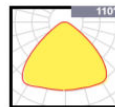

## Features

Housing: Pure Aluminum  
Thermal Conductivity: 226 W/m·K  
Led: CREE JK 3030  
CRI: Ra>70 ( 80/90 for option)  
SDCM: <6  
Power Factor: >0.95  
THD: <15  
Driver: Meanwell ELG  
Driver Efficiency: >93%  
Protection: OTP, OCP, OVP, SCP  
Surge Protection: 6KV  
Waterproof: IP65  
Impact Test: IK10  
Electrical: 100-277V, 50/60Hz  
Operating Temperature: -40~50°C  
Tm21: L90B10>50,000H  
Lifetime: 50,000H

## Optical options

Model	Watt	Voltage	Lumen	CRI	IP	Dimension
VERONA 2020	60W	100~277V	7800LM	>70 (80)	IP65	362*257*120MM
	100W	100~277V	13000LM	>70 (80)	IP65	362*257*120MM
	150W	100~277V	19500LM	>70 (80)	IP65	415*310*120MM
	200W	100~277V	26000LM	>70 (80)	IP65	487*362*120MM