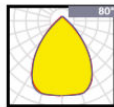

## Features

Housing: Pure Aluminum  
Thermal Conductivity: 226 W/m·K  
Led: CREE JK 3030  
CRI: Ra>70 ( 80/90 for option)  
SDCM: <6  
Power Factor: >0.95  
THD: <15  
Driver: Meanwell ELG  
Driver Efficiency: >93%  
Protection: OTP, OCP, OVP, SCP  
Surge Protection: 6KV  
Waterproof: IP65  
Impact Test: IK10  
Electrical: 100-277V, 50/60Hz  
Operating Temperature: -40~50°C  
Tm21: L90B10>50,000H  
Lifetime: 50,000H

## Optical options

Model	Watt	Voltage	Lumen	CRI	IP	Dimension
VERONA 2020	60W	100~277V	7800LM	>70 (80)	IP65	362*257*120MM
	100W	100~277V	13000LM	>70 (80)	IP65	362*257*120MM
	150W	100~277V	19500LM	>70 (80)	IP65	415*310*120MM
	200W	100~277V	26000LM	>70 (80)	IP65	487*362*120MM