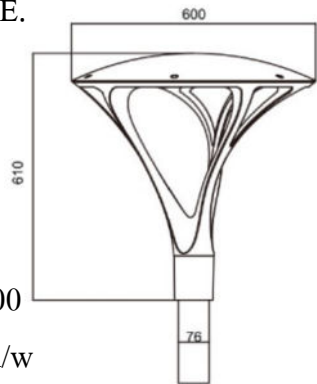

The flexibility of a single post top or Twin mount arm allows the product to scale to landscapes or urban environments accordingly.

Decorative tapered aluminum poles are also available to complement the VARESE.

## Technical specifications

Optic Distributions: Type II, III, IV, V, Asymmetric

Wattage: 30w, 50w, 70w, 100w

CCT/CRI: 3000K/70 CRI, 4000K/80

Controls: 0-10V, 7-pin photocontrol receptacle

Power factor, >0.9