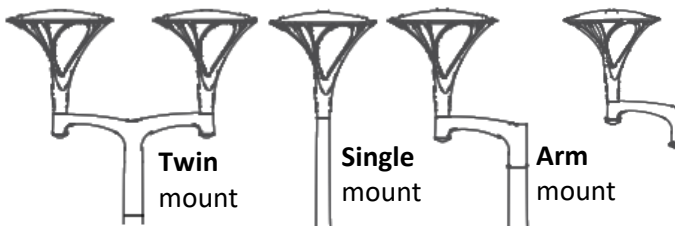

Technical specifications

Optic Distributions: Type II, III, IV, V, Asymmetric

Wattage: 30w, 50w, 70w, 100w

CCT/CRI: 3000K/70 CRI, 4000K/80

Controls: 0-10V, 7-pin photocontrol receptacle

Power factor, >0.9

Total harmonic distortion: <20%

Ambient temperature rating: 40°C (optional 50°C)

Lumens: 3,300 - 11,000

Efficacy: Up to 120lm/w

IP66 IK09 RG-0

LED driver: Meanwell, Philips

LED: Philips Lumiled 3030, 5050

Temperature: -30°C

Operation: 120-277V 50/60Hz