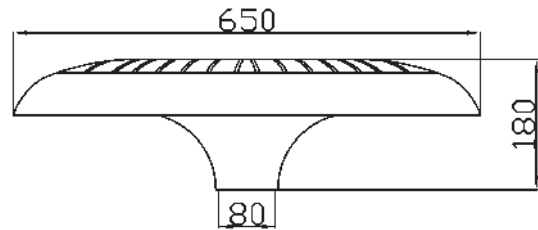

# ROMA

MG-ROM-LED-014

## Specification:

1.LED Quantity:320pcs 3030	7.Color Rendering Index: > 70	12.Material: Die casting aluminum alloy
2.Power:40W/60W/80W/100W	8.LED Efficiency:80LM/W	13.Diffuser:Frosted or opal PMMA/PC
3.Input Voltage:100-240V/277V	9.Luminous Flux:3200LM/4800LM/6400LM	14.IP Rate: IP65
4.Frequency Range:50-60HZ	/8000LM	15.Humidity:10%-90%
5.Power Factor: > 0.9	10.Work Temperature:-30°C-60°C	16.LED Life: > 50000h
6.Color Temperature:2700-6500K	11.Installation pole dia:76MM	