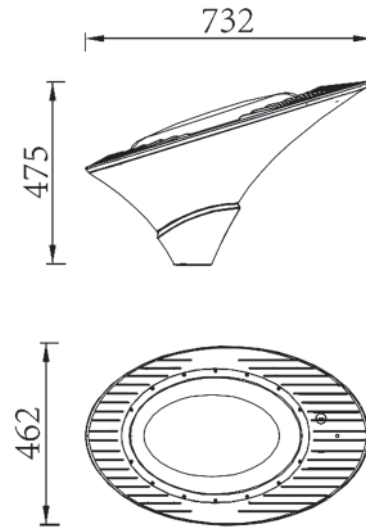

### Specification:

1.LED Quantity:16pcs 3535	7.Color Rendering Index: >70	13.Diffuser:Clear PC
2.Power:40W	8.LED Efficiency:80LM/W	14.IP Rate: IP65
3.Input Voltage:100-240V/277V	9.Luminous Flux:3200LM	15.Humidity:10%-90%
4.Frequency Range:50-60HZ	10.Work Temperature:-30°C-60°C	16.LED Life: > 50000h
5.Power Factor: >0.9	11.Installation pole dia:89MM	
6.Color Temperature:2700-6500K	12.Material: Die casting aluminum alloy	