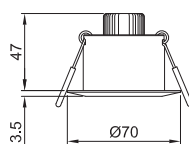

FINISHES

White
Silver
Chrome