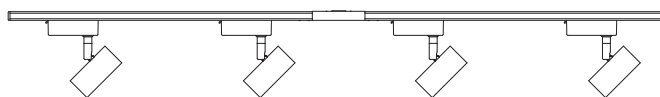

4 LIGHT KITS

S55074	3000K
S55075	4000K

■ Other accessories available to order