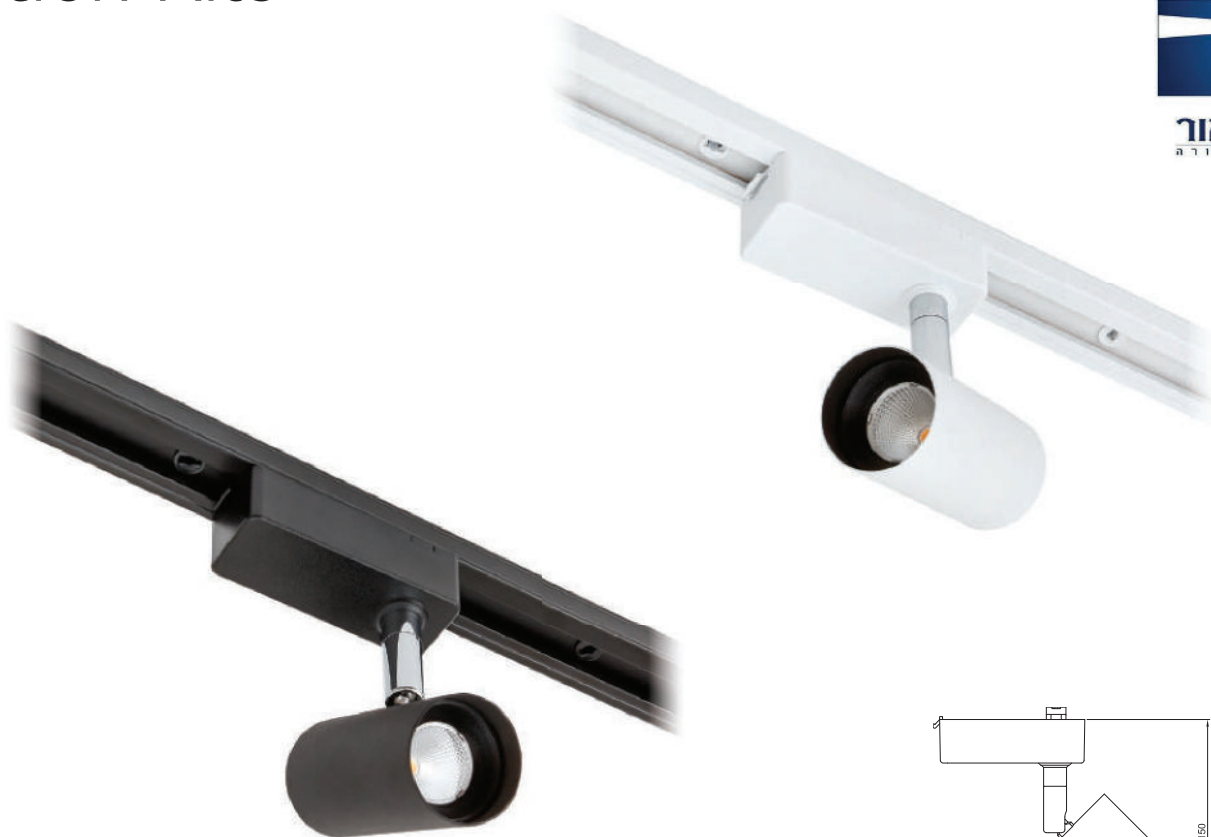

Track Kits

LED

OMEGA

7W dimmable single circuit COB spotlight kits.

CODE	WATTAGE	LIGHT SOURCE	COLOUR TEMP.	LUMEN OUTPUT	CRI	BEAM ANGLE	FINISHES
S55070	7W	LED / COB	3000K	840lm	Ra(80)	40°	White / Black
S55071	7W	LED / COB	4000K	840lm	Ra(80)	40°	White / Black

3 LIGHT KITS

S55072	3000K
S55073	4000K

4 LIGHT KITS

S55074	3000K
S55075	4000K

■ Other accessories available to order