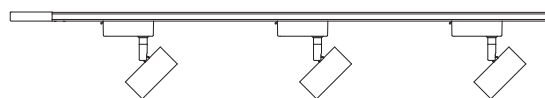

3 LIGHT KITS

S55072	3000K
S55073	4000K