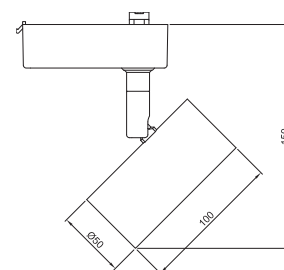

Track Kits

LED

OMEGA

7W dimmable single circuit COB spotlight kits.

CODE	WATTAGE	LIGHT SOURCE	COLOUR TEMP.	LUMEN OUTPUT	CRI	BEAM ANGLE	FINISHES
S55070	7W	LED / COB	3000K	840lm	Ra(80)	40°	White / Black
S55071	7W	LED / COB	4000K	840lm	Ra(80)	40°	White / Black