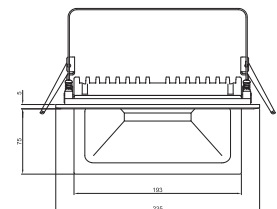

SIZE

Length: 235mm
Width: 145mm
Depth: 117mm
Cut Out : 225x
135mm sq

FINISH

Matt White

SPECIFICATION

Wattage	60W
Lumen	5275 lm
Colour Temp.	4000K
IP Rating	IP20
CRI	Ra(80)
Average Life	50,000 Hours
Class	II

SIZE

Length: 235mm
Width: 145mm
Depth: 117mm
Cut Out : 225x
135mm sq

FINISH

Matt White

FEATURES

- Contemporary Design
- Plug & Play
- Heavy Duty Ceiling Springs
- High Efficiency
- Long Life
- Zero maintenance

SIZE

Length: 235mm
Width: 145mm
Depth: 117mm
Cut Out : 225x
135mm sq

FINISH

Matt White

FEATURES

- :: Contemporary Design
- :: Plug & Play
- :: Heavy Duty Ceiling Springs
- :: High Efficiency
- :: Long life (35,000 hours)
- :: LED Driver Included Constant Current 700mA
- :: Zero maintenance