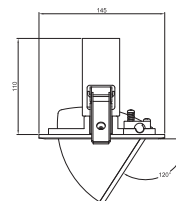

SIZE

Length: 235mm
Width: 145mm
Depth: 117mm
Cut Out : 225x
135mm sq

FINISH

Matt White

SPECIFICATION

Wattage	60W
Lumen	5275 lm
Colour Temp.	4000K
IP Rating	IP20
CRI	Ra(80)
Average Life	50,000 Hours
Class	II

SIZE

Length: 235mm
Width: 145mm
Depth: 117mm
Cut Out : 225x
135mm sq

FINISH

Matt White

FEATURES

- Contemporary Design
- Plug & Play
- Heavy Duty Ceiling Springs
- High Efficiency
- Long Life
- Zero maintenance

SMD Rectangular Wall Wash

LED

S40037

35W rectangular LED wall wash (SMD Version).

SPECIFICATION

Wattage	35W
Lumen	3200 lm
Colour Temp.	4000K
IP Rating	IP20
Average Life	50,000 Hours
Beam Angle	100°
CRI	Ra 80
Class	II

SIZE

Length: 235mm
Width: 145mm
Depth: 117mm
Cut Out : 225x
135mm sq

FINISH

Matt White

FEATURES

- :: Contemporary Design
- :: Plug & Play
- :: Heavy Duty Ceiling Springs
- :: High Efficiency
- :: Long life (35,000 hours)
- :: LED Driver Included Constant Current 700mA
- :: Zero maintenance