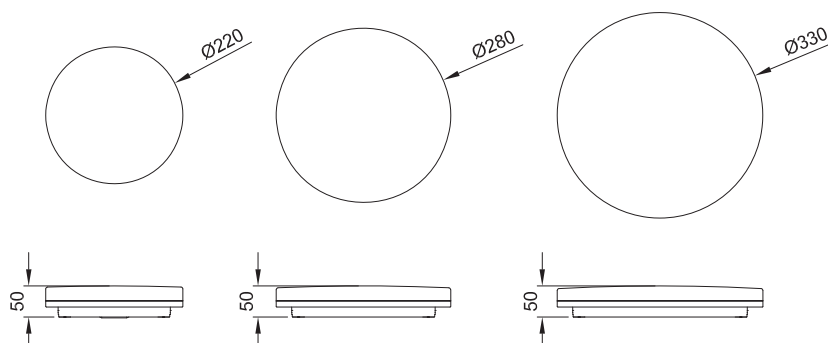

FEATURES:

- 35,000 hours average life
- Zero maintenance
- Instant illumination
- Ideal for occupancy control