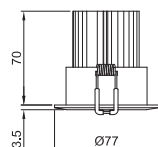

FINISHES

Matt White
Silver
Chrome