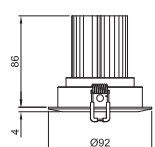

FINISHES

Matt White
Silver
Chrome