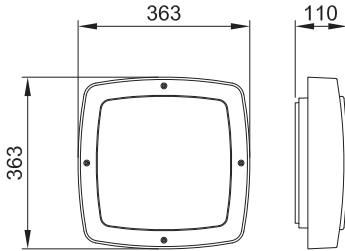

S70005
(Square eyelid)
TC-DD

S70006
(Square grille)
TC-DD

Square Bulkhead

CFL

S70004

Large plain square cast bulkhead light.
(Available in PLC & LED)

SPECIFICATION

Wattage	28W TC-DD
Light Source	TC-DD
IP Rating	IP65
Base	Cast Aluminium
Diffuser	Polycarbonate

SIZE

Depth: 110mm
Overall sq: 363mm

FINISHES

White
Black
Silver

S70005

Large eyelid square cast bulkhead light.
(Available in PLC & LED)

SPECIFICATION

Wattage	28W TC-DD
Light Source	TC-DD
IP Rating	IP65
Base	Cast Aluminium
Diffuser	Polycarbonate

SIZE

Depth: 123mm
Overall sq: 363mm

FINISHES

White
Black
Silver

S70006

Large grill square cast bulkhead light.
(Available in PLC & LED)

SPECIFICATION

Wattage	28W TC-DD
Light Source	TC-DD
IP Rating	IP65
Base	Cast Aluminium
Diffuser	Polycarbonate

SIZE

Depth: 123mm
Overall sq: 363mm

FINISHES

White
Black
Silver

CONSTRUCTION:

- Die-cast aluminium ■
Power coated painted finish
- Diffuser opal polycarbonate