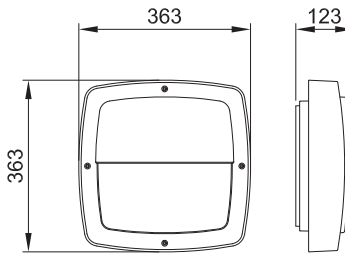

S70005
(Square eyelid)
TC-DD

S70006
(Square grille)
TC-DD

Square Bulkhead

CFL

S70004

Large plain square cast bulkhead light.
(Available in PLC & LED)

SPECIFICATION

Wattage	28W TC-DD
Light Source	TC-DD
IP Rating	IP65
Base	Cast Aluminium
Diffuser	Polycarbonate

SIZE

Depth: 110mm
Overall sq: 363mm

FINISHES

White
Black
Silver

S70005

Large eyelid square cast bulkhead light.
(Available in PLC & LED)

SPECIFICATION

Wattage	28W TC-DD
Light Source	TC-DD
IP Rating	IP65
Base	Cast Aluminium
Diffuser	Polycarbonate

SIZE

Depth: 123mm
Overall sq: 363mm

FINISHES

White
Black
Silver

S70006

Large grill square cast bulkhead light.
(Available in PLC & LED)

SPECIFICATION

Wattage	28W TC-DD
Light Source	TC-DD
IP Rating	IP65
Base	Cast Aluminium
Diffuser	Polycarbonate

SIZE

Depth: 123mm
Overall sq: 363mm

FINISHES

White
Black
Silver

CONSTRUCTION:

- Die-cast aluminium ■
Power coated painted finish
- Diffuser opal polycarbonate