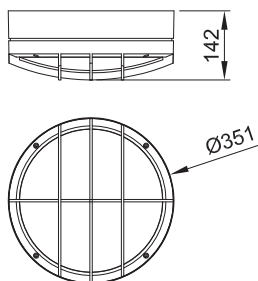

Wattage	TC-DD 28W
Light Source	TC-DD
IP Rating	IP65
Base	Cast Aluminium
Diffuser	Polycarbonate

SIZE

Depth: 126mm
Overall ø: 351mm

FINISHES

White (BHWH28WPL)
Black (BHBLK28WPL)
Silver (BHSIL28WPL)

BHBLK28WEL

TC-DD large eyelid round cast bulkhead light.

SPECIFICATION

Wattage	TC-DD 28W
Light Source	TC-DD
IP Rating	IP65
Base	Cast Aluminium
Diffuser	Polycarbonate

SIZE

Depth: 142mm
Overall ø: 351mm

FINISHES

White (BHWH28WEL)
Black (BHBLK28WEL)
Silver (BHSIL28WEL)

BHBLK28WGR

TC-DD large grille round cast bulkhead light.

SPECIFICATION

Wattage	TC-DD 28W
Light Source	TC-DD
IP Rating	IP65
Base	Cast Aluminium
Diffuser	Polycarbonate

SIZE

Depth: 142mm
Overall ø: 351mm

FINISHES

SIZE

Depth: 123mm
Overall sq: 363mm

FINISHES

White
Black
Silver

S70006

Large grill square cast bulkhead light.
(Available in PLC & LED)

SPECIFICATION

Wattage	28W TC-DD
Light Source	TC-DD
IP Rating	IP65
Base	Cast Aluminium
Diffuser	Polycarbonate