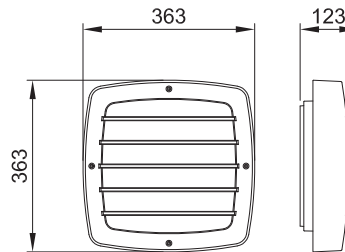

S70005
(Square eyelid)
TC-DD

S70006
(Square grille)
TC-DD

Square Bulkhead

CFL

S70004

Large plain square cast bulkhead light.
(Available in PLC & LED)

SPECIFICATION

Wattage	28W TC-DD
Light Source	TC-DD
IP Rating	IP65
Base	Cast Aluminium
Diffuser	Polycarbonate

SIZE

Depth: 110mm
Overall sq: 363mm

FINISHES

White
Black
Silver

S70005

Large eyelid square cast bulkhead light.
(Available in PLC & LED)

SPECIFICATION

Wattage	28W TC-DD
Light Source	TC-DD
IP Rating	IP65
Base	Cast Aluminium
Diffuser	Polycarbonate

SIZE

Depth: 123mm
Overall sq: 363mm

FINISHES

White
Black
Silver

S70006

Large grill square cast bulkhead light.
(Available in PLC & LED)

SPECIFICATION

Wattage	28W TC-DD
Light Source	TC-DD
IP Rating	IP65
Base	Cast Aluminium
Diffuser	Polycarbonate

SIZE

Depth: 123mm
Overall sq: 363mm

FINISHES

White
Black
Silver

CONSTRUCTION:

- Die-cast aluminium ■
Power coated painted finish
- Diffuser opal polycarbonate