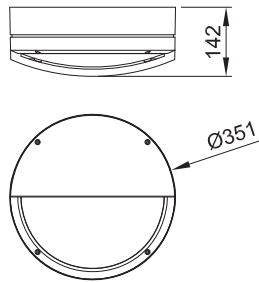

BHBLKLEDEL

LED large eyelid round cast bulkhead light.

SPECIFICATION

Wattage	13W
Light Source	LED / SMD
IP Rating	IP65
Base	Cast Aluminium
Diffuser	Polycarbonate
Lumen	475 lm

SIZE

Depth: 142mm
Overall ø: 351mm

FINISHES

White
Black
Silver