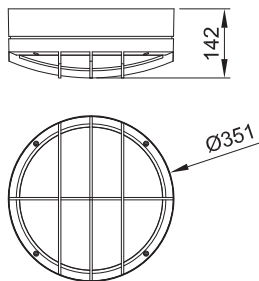

LED large plain round cast bulkhead light.

SPECIFICATION

Wattage	13W
Light Source	LED / SMD
IP Rating	IP65
Base	Cast Aluminium
Diffuser	Polycarbonate
Lumen	950 lm

SIZE

Depth: 126mm
Overall ø: 351mm

FINISHES

SIZE

Depth: 142mm
Overall ø: 351mm

FINISHES

White
Black
Silver

BHBLKLEDGR

LED large grille round cast bulkhead light.

SPECIFICATION

Wattage	13W
Light Source	LED / SMD
IP Rating	IP65
Base	Cast Aluminium
Diffuser	Polycarbonate
Lumen	800 lm

SIZE

Depth: 142mm
Overall ø: 351mm

FINISHES

White
Black
Silver

CONSTRUCTION:

- Die-cast aluminium
- Powder coated painted finish
- Diffuser opal polycarbonate

Large Round Bulkhead

CFL

SIZE

Depth: 123mm
Overall sq: 363mm

FINISHES

White
Black
Silver

S70006

Large grill square cast bulkhead light.
(Available in PLC & LED)

SPECIFICATION

Wattage	28W TC-DD
Light Source	TC-DD
IP Rating	IP65
Base	Cast Aluminium
Diffuser	Polycarbonate