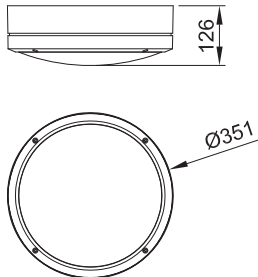

Large Round Bulkhead

CFL

BHBLK28WPL

TC-DD large plain round cast bulkhead light.

SPECIFICATION

Wattage	TC-DD 28W
Light Source	TC-DD
IP Rating	IP65
Base	Cast Aluminium
Diffuser	Polycarbonate

SIZE

Depth: 126mm
Overall ø: 351mm

FINISHES

White (BHWH28WPL)
Black (BHBLK28WPL)
Silver (BHSIL28WPL)