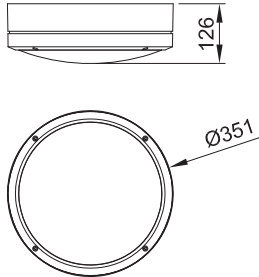

LED

BHBLKLEDPL

LED large plain round cast bulkhead light.

SPECIFICATION

Wattage	13W
Light Source	LED / SMD
IP Rating	IP65
Base	Cast Aluminium
Diffuser	Polycarbonate
Lumen	950 lm

SIZE

Depth: 126mm
Overall ø: 351mm

FINISHES

White
Black
Silver

HIGH OUTPUT VERSIONS AVAILABLE