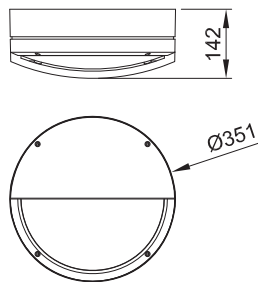

SIZE

Depth: 142mm
Overall ø: 351mm

FINISHES

White
Black
Silver

BHBLKLEDGR

LED large grille round cast bulkhead light.

SPECIFICATION

Wattage	13W
Light Source	LED / SMD
IP Rating	IP65
Base	Cast Aluminium
Diffuser	Polycarbonate
Lumen	800 lm

Wattage	TC-DD 28W
Light Source	TC-DD
IP Rating	IP65
Base	Cast Aluminium
Diffuser	Polycarbonate

SIZE

Depth: 126mm
Overall ø: 351mm

FINISHES

White (BHWH28WPL)
Black (BHBLK28WPL)
Silver (BHSIL28WPL)

BHBLK28WEL

TC-DD large eyelid round cast bulkhead light.

SPECIFICATION

Wattage	TC-DD 28W
Light Source	TC-DD
IP Rating	IP65
Base	Cast Aluminium
Diffuser	Polycarbonate

SIZE

Depth: 142mm
Overall ø: 351mm

FINISHES

White (BHWH28WEL)
Black (BHBLK28WEL)
Silver (BHSIL28WEL)

SIZE

Depth: 123mm
Overall sq: 363mm

FINISHES

White
Black
Silver

S70006

Large grill square cast bulkhead light.
(Available in PLC & LED)

SPECIFICATION

Wattage	28W TC-DD
Light Source	TC-DD
IP Rating	IP65
Base	Cast Aluminium
Diffuser	Polycarbonate