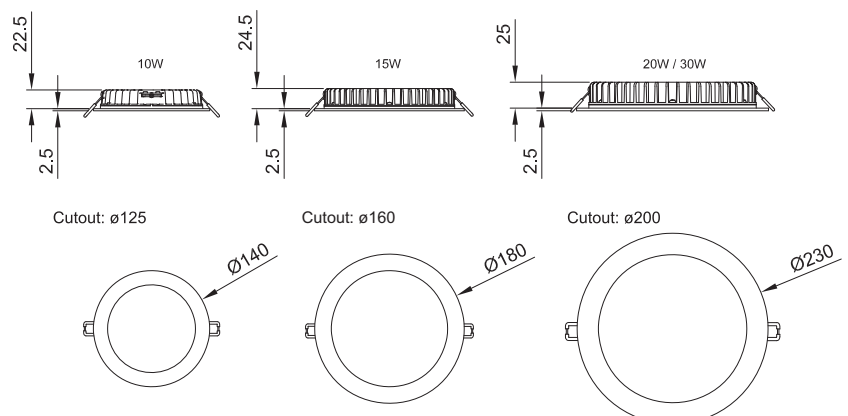

Round Recessed LED Downlight

LED

LED20R4K

LED15R4K

GILLETTO

Round recessed LED downlight.

CODE	WATTAGE	BEAM ANGLE	LIGHT SOURCE	COLOUR TEMP.	CRI	LUMEN OUTPUT	CONSTRUCTION
LED10R4K	10W	90°	LED	4000K	Ra(80)	895lm	Die cast aluminium
LED15R4K	15W	90°	LED	4000K	Ra(80)	1325lm	Die cast aluminium
LED20R4K	20W	90°	LED	4000K	Ra(80)	1890lm	Die cast aluminium
LED30R4K	30W	90°	LED	4000K	Ra(80)	2875lm	Die cast aluminium

FINISHES:

- Matt White

FEATURES:

- Light weight / Ultra slim
- High output
- 50,000 hour average life
- 90° beam angle
- Emergency to order