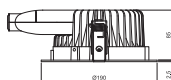

Dimmable SMD 16W & 23W

LED

LED16

16W recessed dimmable LED downlight.

SPECIFICATION

Wattage	16W
Lumen	1128 lm
Colour Temp.	4000K
Beam Angle	90°
IP Rating	IP40
Class	I
Average Life	30,000 Hours

SIZE

Depth: 84mm
Overall ø: 190mm
Cut Out ø: 170mm

FINISH

Matt White

FEATURES

- High Output
- Direct Replacement for PLC Downlights
- Drop glass accessories available to order

LED23

23W recessed dimmable LED downlight.

SPECIFICATION

Wattage	23W
Lumen	1605 lm
Colour Temp.	4000K
Beam Angle	90°
IP Rating	IP40
Class	I
Average Life	30,000 Hours

SIZE

Depth: 105mm
Overall ø: 230mm
Cut Out ø: 210mm

FINISH

Matt White