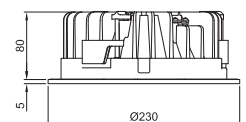

FEATURES

- Complete with LED driver constant current
- High efficiency
- Long life (75,000 hours)

ROUND DROP GLASS TRIM ACCESSORIES

- S10089 (small - Ø175mm)
- S10090 (large - Ø230mm)