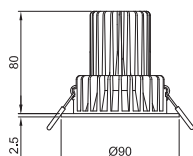

8W Round & Square LED

With Anti-Glare Reflector Lens

LEDRT8WW3/4

Round 8W dimmable LED tilt downlight. Complete with driver.

SPECIFICATION

Wattage	8W
Beam Angle	38°
Colour Temp.	(WW) 3000K (CW) 4000K
Lumen Output	480 lm (WW) 550 lm (CW)
IP Rating	IP20
Average Life	50,000 Hours

SIZE

Depth: 80mm
Overall ø: 90mm
Cut Out ø: 75mm

FINISHES

Matt White

LEDSQT8WW3/4

Square 8W dimmable LED tilt downlight. Complete with driver.

SPECIFICATION

Wattage	8W
Beam Angle	38°
Colour Temp.	(WW) 3000K (CW) 4000K
Lumen Output	450 lm (WW) 550 lm (CW)
IP Rating	IP20
Average Life	50,000 Hours

SIZE

Depth: 80mm
Overall ø: 90mm sq
Cut Out ø: 75mm sq

FINISHES

Matt White