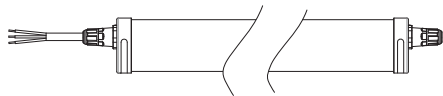

DALI Dimmable Tri-proof LED Lamp

(EU market-5 pole cable)   (US market-5 pole cable)

L:	Brown	Black
N:	Blue	White
E:	Yellow-green	Green
DA:	Black	Red
DA:	Gray	Orange