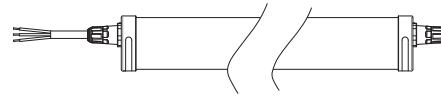

0/1-10V Dimmable Tri-proof LED Lamp

(EU market-5 pole cable)   (US market-5 pole cable)

L:	Brown	Black
N:	Blue	White
E:	Yellow-green	Green
DIM+:	Black	Red
DIM-:	Gray	Orange