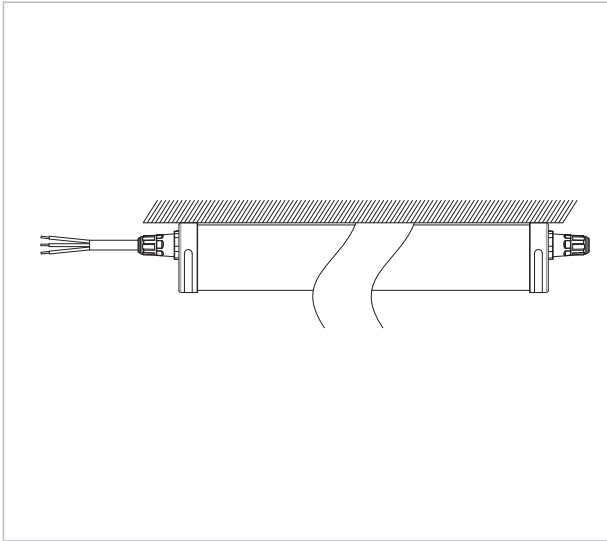

Ceiling Mounted Installation

* Standard configuration