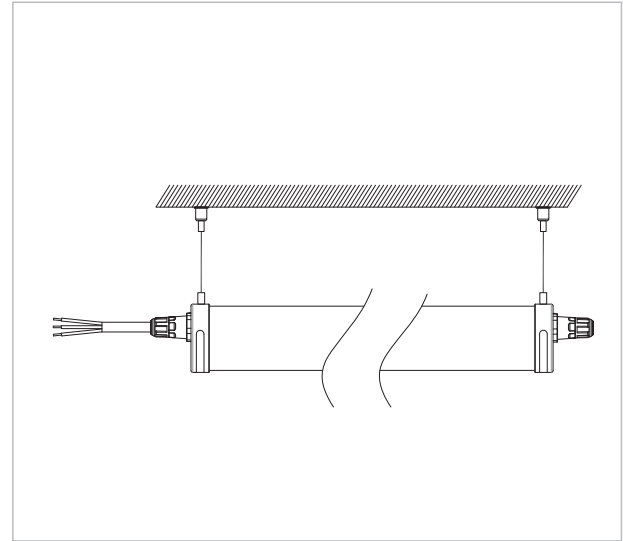

Suspended Installation

* Suspended accessories need to be paid additionally