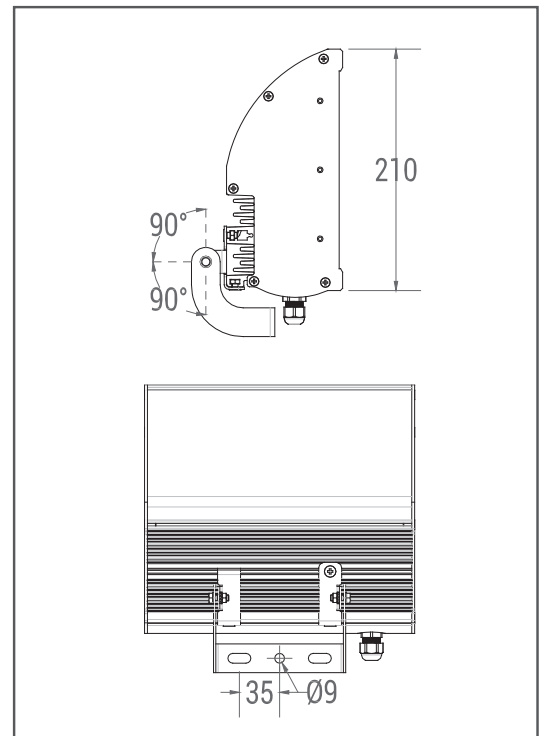

General Information

Code	Kelvin	Lumen (Tc=25°)	Watt	Weight
021SPT070A30G	3000	8,230 Lm	55 W	3.0 Kg
021SPT070A40G	4000	8,490 Lm	55 W	3.0 Kg
021SPT070A50G	5000	8,820 Lm	55 W	3.0 Kg

General Characteristics

Construction

Material body	Aluminum extruded
Glass	Temperated trasparent glass 5 mm
Gaskets	High-temperature silicone gaskets
Installation	Adjustable bracket installation
Operating temperature	-4° F / 104° F (-20° C / +40° C)

Optics Characteristics

Light diffusion	Direct light
Optics type	Asymmetrical lens
Optics angle	Asymmetrical 55° beam angle

Other

Warranty	3 years
Mercury and UV free, RoHS compliant	

Light Curve

Technical Drawing