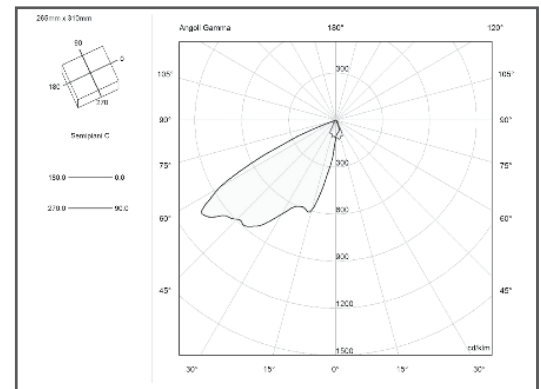

General Information

Code	Kelvin	Lumen (Tc=25°)	Watt	Weight
021SPT070A30G	3000	8,230 Lm	55 W	3.0 Kg
021SPT070A40G	4000	8,490 Lm	55 W	3.0 Kg
021SPT070A50G	5000	8,820 Lm	55 W	3.0 Kg

General Characteristics

Optics Characteristics

Light diffusion	Direct light
Optics type	Asymmetrical lens
Optics angle	Asymmetrical 55° beam angle

Other

Warranty	3 years
Mercury and UV free, RoHS compliant	

Light Curve

Technical Drawing