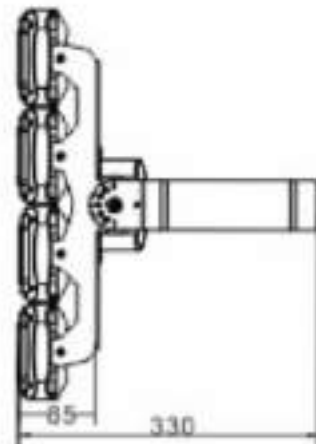

BEAM ANGLE

PALERMO – S19

Modular Flood-light 300w

ENEC/CB/RCM/CE/FCC

Main Features

- **Power Range** from 75W to 1200W
- **Lumileds LEDs 3030 & 5050** up to 155lm/w@80Ra
- **Different beam angle:** 15°, 25°, 60°, 90°, 110°, 130°X25°, 130°X40°, 130°X60°, Asymmetric
- **Driver:** Meanwell
- **Die-casting:** Aluminum housing with AkzoNobel power coating
- **Communication:** Dali, 1-10V, Dimmable available
- **Lifetime:** 97,000 hrs

BEAM ANGLE

PALERMO – S19

Modular Flood-light 450w

ENEC/CB/RCM/CE/FCC

Main Features

- **Power Range** from 75W to 1200W
- **Lumileds LEDs 3030 & 5050** up to 155lm/w@80Ra
- **Different beam angle:** 15°, 25°, 60°, 90°, 110°, 130°X25°, 130°X40°, 130°X60°, Asymmetric
- **Driver:** Meanwell
- **Die-casting:** Aluminum housing with AkzoNobel power coating
- **Communication:** Dali, 1-10V, Dimmable available
- **Lifetime:** 97,000 hrs