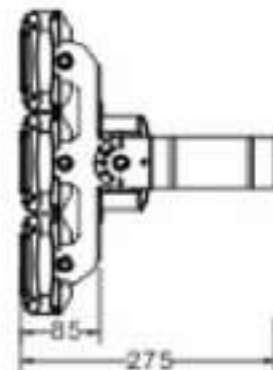

PALERMO – S19

Modular Flood-light 75w

ENEC/CB/RCM/CE/FCC

Main Features

- **Power Range** from 75W to 1200W
- **Lumileds LEDs 3030 & 5050** up to 155lm/w@80Ra
- **Different beam angle:** 15°, 25°, 60°, 90°, 110°, 130°X25°, 130°X40°, 130°X60°, Asymmetric
- **Driver:** Meanwell
- **Die-casting:** Aluminum housing with AkzoNobel power coating
- **Communication:** Dali, 1-10V, Dimmable available
- **Lifetime:** 97,000 hrs

BEAM ANGLE

PALERMO – S19

Modular Flood-light 150w

ENEC/CB/RCM/CE/FCC

Main Features

- **Power Range** from 75W to 1200W
- **Lumileds LEDs 3030 & 5050** up to 155lm/w@80Ra
- **Different beam angle:** 15°, 25°, 60°, 90°, 110°, 130°X25°, 130°X40°, 130°X60°, Asymmetric
- **Driver:** Meanwell
- **Die-casting:** Aluminum housing with AkzoNobel power coating
- **Communication:** Dali, 1-10V, Dimmable available
- **Lifetime:** 97,000 hrs

BEAM ANGLE

PALERMO – S19

Modular Flood-light 230w

ENEC/CB/RCM/CE/FCC

Main Features

- **Power Range** from 75W to 1200W
- **Lumileds LEDs 3030 & 5050** up to 155lm/w@80Ra
- **Different beam angle:** 15°, 25°, 60°, 90°, 110°, 130°X25°, 130°X40°, 130°X60°, Asymmetric
- **Driver:** Meanwell
- **Die-casting:** Aluminum housing with AkzoNobel power coating
- **Communication:** Dali, 1-10V, Dimmable available
- **Lifetime:** 97,000 hrs

BEAM ANGLE

PALERMO – S19

Modular Flood-light 300w

ENEC/CB/RCM/CE/FCC

Main Features

- **Power Range** from 75W to 1200W
- **Lumileds LEDs 3030 & 5050** up to 155lm/w@80Ra
- **Different beam angle:** 15°, 25°, 60°, 90°, 110°, 130°X25°, 130°X40°, 130°X60°, Asymmetric
- **Driver:** Meanwell
- **Die-casting:** Aluminum housing with AkzoNobel power coating
- **Communication:** Dali, 1-10V, Dimmable available
- **Lifetime:** 97,000 hrs