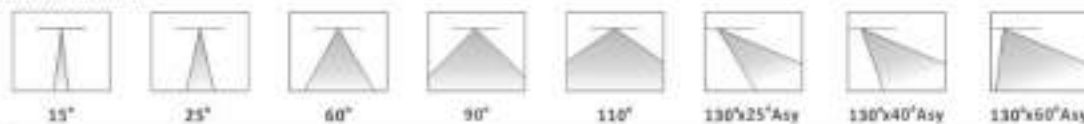

PALERMO – S19

Modular Flood-light 75w

ENEC/CB/RCM/CE/FCC

Main Features

- **Power Range** from 75W to 1200W
- **Lumileds LEDs 3030 & 5050** up to 155lm/w@80Ra
- **Different beam angle:** 15°, 25°, 60°, 90°, 110°, 130°X25°, 130°X40°, 130°X60°, Asymmetric
- **Driver:** Meanwell
- **Die-casting:** Aluminum housing with AkzoNobel power coating
- **Communication:** Dali, 1-10V, Dimmable available
- **Lifetime:** 97,000 hrs

BEAM ANGLE

PALERMO – S19

Modular Flood-light 150w

ENEC/CB/RCM/CE/FCC

Main Features

- **Power Range** from 75W to 1200W
- **Lumileds LEDs 3030 & 5050** up to 155lm/w@80Ra
- **Different beam angle:** 15°, 25°, 60°, 90°, 110°, 130°X25°, 130°X40°, 130°X60°, Asymmetric
- **Driver:** Meanwell
- **Die-casting:** Aluminum housing with AkzoNobel power coating
- **Communication:** Dali, 1-10V, Dimmable available
- **Lifetime:** 97,000 hrs

BEAM ANGLE

PALERMO – S19

Modular Flood-light 230w

ENEC/CB/RCM/CE/FCC

Main Features

- **Power Range** from 75W to 1200W
- **Lumileds LEDs 3030 & 5050** up to 155lm/w@80Ra
- **Different beam angle:** 15°, 25°, 60°, 90°, 110°, 130°X25°, 130°X40°, 130°X60°, Asymmetric
- **Driver:** Meanwell
- **Die-casting:** Aluminum housing with AkzoNobel power coating
- **Communication:** Dali, 1-10V, Dimmable available
- **Lifetime:** 97,000 hrs

BEAM ANGLE

PALERMO – S19

Modular Flood-light 300w

ENEC/CB/RCM/CE/FCC

Main Features

- **Power Range** from 75W to 1200W
- **Lumileds LEDs 3030 & 5050** up to 155lm/w@80Ra
- **Different beam angle:** 15°, 25°, 60°, 90°, 110°, 130°X25°, 130°X40°, 130°X60°, Asymmetric
- **Driver:** Meanwell
- **Die-casting:** Aluminum housing with AkzoNobel power coating
- **Communication:** Dali, 1-10V, Dimmable available
- **Lifetime:** 97,000 hrs