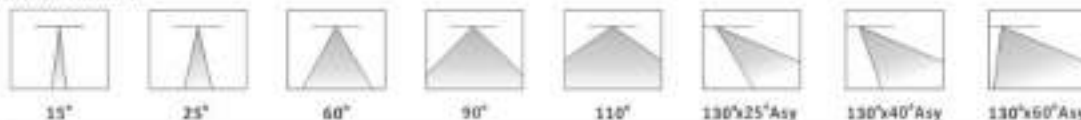

BEAM ANGLE

PALERMO – S19

Modular Flood-light 230w

ENEC/CB/RCM/CE/FCC

Main Features

- **Power Range** from 75W to 1200W
- **Lumileds LEDs 3030 & 5050** up to 155lm/w@80Ra
- **Different beam angle:** 15°, 25°, 60°, 90°, 110°, 130°X25°, 130°X40°, 130°X60°, Asymmetric
- **Driver:** Meanwell
- **Die-casting:** Aluminum housing with AkzoNobel power coating
- **Communication:** Dali, 1-10V, Dimmable available
- **Lifetime:** 97,000 hrs

BEAM ANGLE

PALERMO – S19

Modular Flood-light 300w

ENEC/CB/RCM/CE/FCC

Main Features

- **Power Range** from 75W to 1200W
- **Lumileds LEDs 3030 & 5050** up to 155lm/w@80Ra
- **Different beam angle:** 15°, 25°, 60°, 90°, 110°, 130°X25°, 130°X40°, 130°X60°, Asymmetric
- **Driver:** Meanwell
- **Die-casting:** Aluminum housing with AkzoNobel power coating
- **Communication:** Dali, 1-10V, Dimmable available
- **Lifetime:** 97,000 hrs

BEAM ANGLE

PALERMO – S19

Modular Flood-light 450w

ENEC/CB/RCM/CE/FCC

Main Features

- **Power Range** from 75W to 1200W
- **Lumileds LEDs 3030 & 5050** up to 155lm/w@80Ra
- **Different beam angle:** 15°, 25°, 60°, 90°, 110°, 130°X25°, 130°X40°, 130°X60°, Asymmetric
- **Driver:** Meanwell
- **Die-casting:** Aluminum housing with AkzoNobel power coating
- **Communication:** Dali, 1-10V, Dimmable available
- **Lifetime:** 97,000 hrs

BEAM ANGLE

PALERMO – S19

Modular Flood-light 600w

ENEC/CB/RCM/CE/FCC

Main Features

- **Power Range** from 75W to 1200W
- **Lumileds LEDs 3030 & 5050** up to 155lm/w@80Ra
- **Different beam angle:** 15°, 25°, 60°, 90°, 110°, 130°X25°, 130°X40°, 130°X60°, Asymmetric
- **Driver:** Meanwell
- **Die-casting:** Aluminum housing with AkzoNobel power coating
- **Communication:** Dali, 1-10V, Dimmable available
- **Lifetime:** 97,000 hrs