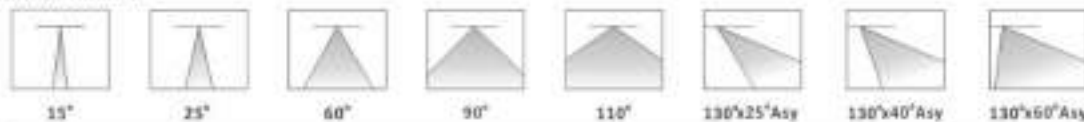

PALERMO – S19

Modular Flood-light 75w

ENEC/CB/RCM/CE/FCC

Main Features

- **Power Range** from 75W to 1200W
- **Lumileds LEDs 3030 & 5050** up to 155lm/w@80Ra
- **Different beam angle:** 15°, 25°, 60°, 90°, 110°, 130°X25°, 130°X40°, 130°X60°, Asymmetric
- **Driver:** Meanwell
- **Die-casting:** Aluminum housing with AkzoNobel power coating
- **Communication:** Dali, 1-10V, Dimmable available
- **Lifetime:** 97,000 hrs

BEAM ANGLE

PALERMO – S19

Modular Flood-light 150w

ENEC/CB/RCM/CE/FCC

Main Features

- **Power Range** from 75W to 1200W
- **Lumileds LEDs 3030 & 5050** up to 155lm/w@80Ra
- **Different beam angle:** 15°, 25°, 60°, 90°, 110°, 130°X25°, 130°X40°, 130°X60°, Asymmetric
- **Driver:** Meanwell
- **Die-casting:** Aluminum housing with AkzoNobel power coating
- **Communication:** Dali, 1-10V, Dimmable available
- **Lifetime:** 97,000 hrs

BEAM ANGLE

PALERMO – S19

Modular Flood-light 230w

ENEC/CB/RCM/CE/FCC

Main Features

- **Power Range** from 75W to 1200W
- **Lumileds LEDs 3030 & 5050** up to 155lm/w@80Ra
- **Different beam angle:** 15°, 25°, 60°, 90°, 110°, 130°X25°, 130°X40°, 130°X60°, Asymmetric
- **Driver:** Meanwell
- **Die-casting:** Aluminum housing with AkzoNobel power coating
- **Communication:** Dali, 1-10V, Dimmable available
- **Lifetime:** 97,000 hrs

BEAM ANGLE

PALERMO – S19

Modular Flood-light 300w

ENEC/CB/RCM/CE/FCC

Main Features

- **Power Range** from 75W to 1200W
- **Lumileds LEDs 3030 & 5050** up to 155lm/w@80Ra
- **Different beam angle:** 15°, 25°, 60°, 90°, 110°, 130°X25°, 130°X40°, 130°X60°, Asymmetric
- **Driver:** Meanwell
- **Die-casting:** Aluminum housing with AkzoNobel power coating
- **Communication:** Dali, 1-10V, Dimmable available
- **Lifetime:** 97,000 hrs