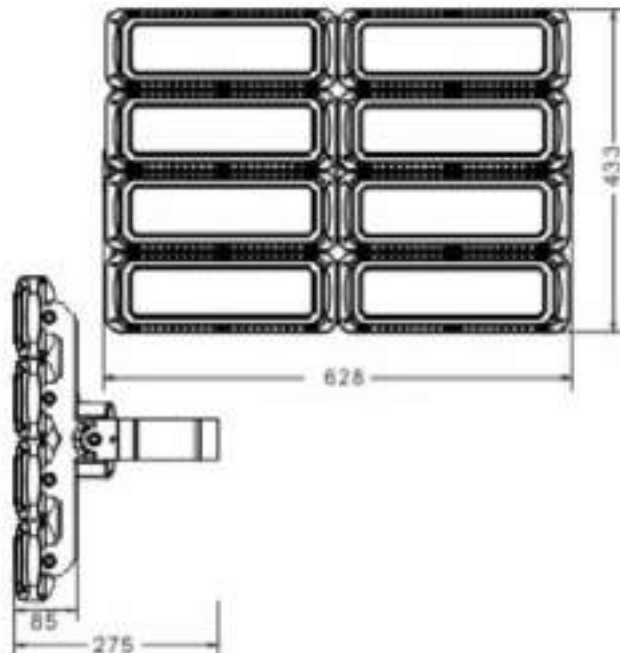

BEAM ANGLE

PALERMO – S19

Modular Flood-light 450w

ENEC/CB/RCM/CE/FCC

Main Features

- **Power Range** from 75W to 1200W
- **Lumileds LEDs 3030 & 5050** up to 155lm/w@80Ra
- **Different beam angle:** 15°, 25°, 60°, 90°, 110°, 130°X25°, 130°X40°, 130°X60°, Asymmetric
- **Driver:** Meanwell
- **Die-casting:** Aluminum housing with AkzoNobel power coating
- **Communication:** Dali, 1-10V, Dimmable available
- **Lifetime:** 97,000 hrs

BEAM ANGLE

PALERMO – S19

Modular Flood-light 600w

ENEC/CB/RCM/CE/FCC

Main Features

- **Power Range** from 75W to 1200W
- **Lumileds LEDs 3030 & 5050** up to 155lm/w@80Ra
- **Different beam angle:** 15°, 25°, 60°, 90°, 110°, 130°X25°, 130°X40°, 130°X60°, Asymmetric
- **Driver:** Meanwell
- **Die-casting:** Aluminum housing with AkzoNobel power coating
- **Communication:** Dali, 1-10V, Dimmable available
- **Lifetime:** 97,000 hrs

BEAM ANGLE