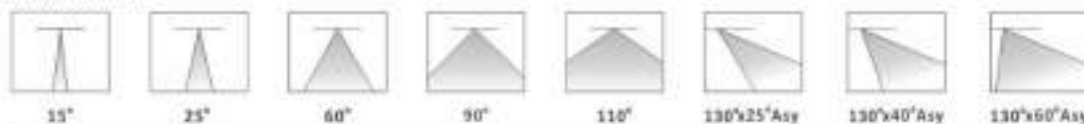

BEAM ANGLE

PALERMO – S19

Modular Flood-light 150w

ENEC/CB/RCM/CE/FCC

Main Features

- **Power Range** from 75W to 1200W
- **Lumileds LEDs 3030 & 5050** up to 155lm/w@80Ra
- **Different beam angle:** 15°, 25°, 60°, 90°, 110°, 130°X25°, 130°X40°, 130°X60°, Asymmetric
- **Driver:** Meanwell
- **Die-casting:** Aluminum housing with AkzoNobel power coating
- **Communication:** Dali, 1-10V, Dimmable available
- **Lifetime:** 97,000 hrs

BEAM ANGLE

PALERMO – S19

Modular Flood-light 230w

ENEC/CB/RCM/CE/FCC

Main Features

- **Power Range** from 75W to 1200W
- **Lumileds LEDs 3030 & 5050** up to 155lm/w@80Ra
- **Different beam angle:** 15°, 25°, 60°, 90°, 110°, 130°X25°, 130°X40°, 130°X60°, Asymmetric
- **Driver:** Meanwell
- **Die-casting:** Aluminum housing with AkzoNobel power coating
- **Communication:** Dali, 1-10V, Dimmable available
- **Lifetime:** 97,000 hrs

BEAM ANGLE

PALERMO – S19

Modular Flood-light 300w

ENEC/CB/RCM/CE/FCC

Main Features

- **Power Range** from 75W to 1200W
- **Lumileds LEDs 3030 & 5050** up to 155lm/w@80Ra
- **Different beam angle:** 15°, 25°, 60°, 90°, 110°, 130°X25°, 130°X40°, 130°X60°, Asymmetric
- **Driver:** Meanwell
- **Die-casting:** Aluminum housing with AkzoNobel power coating
- **Communication:** Dali, 1-10V, Dimmable available
- **Lifetime:** 97,000 hrs

BEAM ANGLE

PALERMO – S19

Modular Flood-light 450w

ENEC/CB/RCM/CE/FCC

Main Features

- **Power Range** from 75W to 1200W
- **Lumileds LEDs 3030 & 5050** up to 155lm/w@80Ra
- **Different beam angle:** 15°, 25°, 60°, 90°, 110°, 130°X25°, 130°X40°, 130°X60°, Asymmetric
- **Driver:** Meanwell
- **Die-casting:** Aluminum housing with AkzoNobel power coating
- **Communication:** Dali, 1-10V, Dimmable available
- **Lifetime:** 97,000 hrs