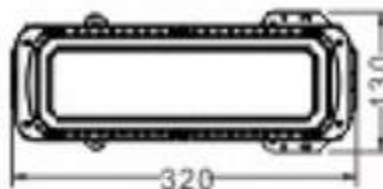

PALERMO – S19

Modular Flood-light 75w

ENEC/CB/RCM/CE/FCC

Main Features

- **Power Range** from 75W to 1200W
- **Lumileds LEDs 3030 & 5050** up to 155lm/w@80Ra
- **Different beam angle:** 15°, 25°, 60°, 90°, 110°, 130°X25°, 130°X40°, 130°X60°, Asymmetric
- **Driver:** Meanwell
- **Die-casting:** Aluminum housing with AkzoNobel power coating
- **Communication:** Dali, 1-10V, Dimmable available
- **Lifetime:** 97,000 hrs

BEAM ANGLE

PALERMO – S19

Modular Flood-light 150w

ENEC/CB/RCM/CE/FCC

Main Features

- **Power Range** from 75W to 1200W
- **Lumileds LEDs 3030 & 5050** up to 155lm/w@80Ra
- **Different beam angle:** 15°, 25°, 60°, 90°, 110°, 130°X25°, 130°X40°, 130°X60°, Asymmetric
- **Driver:** Meanwell
- **Die-casting:** Aluminum housing with AkzoNobel power coating
- **Communication:** Dali, 1-10V, Dimmable available
- **Lifetime:** 97,000 hrs

BEAM ANGLE

PALERMO – S19

Modular Flood-light 230w

ENEC/CB/RCM/CE/FCC

Main Features

- **Power Range** from 75W to 1200W
- **Lumileds LEDs 3030 & 5050** up to 155lm/w@80Ra
- **Different beam angle:** 15°, 25°, 60°, 90°, 110°, 130°X25°, 130°X40°, 130°X60°, Asymmetric
- **Driver:** Meanwell
- **Die-casting:** Aluminum housing with AkzoNobel power coating
- **Communication:** Dali, 1-10V, Dimmable available
- **Lifetime:** 97,000 hrs

BEAM ANGLE

PALERMO – S19

Modular Flood-light 300w

ENEC/CB/RCM/CE/FCC

Main Features

- **Power Range** from 75W to 1200W
- **Lumileds LEDs 3030 & 5050** up to 155lm/w@80Ra
- **Different beam angle:** 15°, 25°, 60°, 90°, 110°, 130°X25°, 130°X40°, 130°X60°, Asymmetric
- **Driver:** Meanwell
- **Die-casting:** Aluminum housing with AkzoNobel power coating
- **Communication:** Dali, 1-10V, Dimmable available
- **Lifetime:** 97,000 hrs