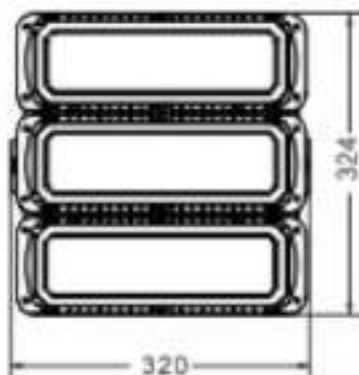

PALERMO – S19

Modular Flood-light 75w

ENEC/CB/RCM/CE/FCC

Main Features

- **Power Range** from 75W to 1200W
- **Lumileds LEDs 3030 & 5050** up to 155lm/w@80Ra
- **Different beam angle:** 15°, 25°, 60°, 90°, 110°, 130°X25°, 130°X40°, 130°X60°, Asymmetric
- **Driver:** Meanwell
- **Die-casting:** Aluminum housing with AkzoNobel power coating
- **Communication:** Dali, 1-10V, Dimmable available
- **Lifetime:** 97,000 hrs

BEAM ANGLE

PALERMO – S19

Modular Flood-light 150w

ENEC/CB/RCM/CE/FCC

Main Features

- **Power Range** from 75W to 1200W
- **Lumileds LEDs 3030 & 5050** up to 155lm/w@80Ra
- **Different beam angle:** 15°, 25°, 60°, 90°, 110°, 130°X25°, 130°X40°, 130°X60°, Asymmetric
- **Driver:** Meanwell
- **Die-casting:** Aluminum housing with AkzoNobel power coating
- **Communication:** Dali, 1-10V, Dimmable available
- **Lifetime:** 97,000 hrs

BEAM ANGLE

PALERMO – S19

Modular Flood-light 230w

ENEC/CB/RCM/CE/FCC

Main Features

- **Power Range** from 75W to 1200W
- **Lumileds LEDs 3030 & 5050** up to 155lm/w@80Ra
- **Different beam angle:** 15°, 25°, 60°, 90°, 110°, 130°X25°, 130°X40°, 130°X60°, Asymmetric
- **Driver:** Meanwell
- **Die-casting:** Aluminum housing with AkzoNobel power coating
- **Communication:** Dali, 1-10V, Dimmable available
- **Lifetime:** 97,000 hrs

BEAM ANGLE

PALERMO – S19

Modular Flood-light 300w

ENEC/CB/RCM/CE/FCC

Main Features

- **Power Range** from 75W to 1200W
- **Lumileds LEDs 3030 & 5050** up to 155lm/w@80Ra
- **Different beam angle:** 15°, 25°, 60°, 90°, 110°, 130°X25°, 130°X40°, 130°X60°, Asymmetric
- **Driver:** Meanwell
- **Die-casting:** Aluminum housing with AkzoNobel power coating
- **Communication:** Dali, 1-10V, Dimmable available
- **Lifetime:** 97,000 hrs