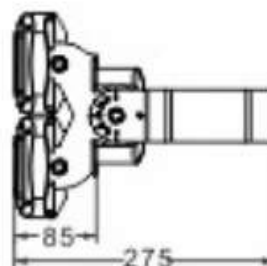

PALERMO – S19

Modular Flood-light 75w

ENEC/CB/RCM/CE/FCC

Main Features

- **Power Range** from 75W to 1200W
- **Lumileds LEDs 3030 & 5050** up to 155lm/w@80Ra
- **Different beam angle:** 15°, 25°, 60°, 90°, 110°, 130°X25°, 130°X40°, 130°X60°, Asymmetric
- **Driver:** Meanwell
- **Die-casting:** Aluminum housing with AkzoNobel power coating
- **Communication:** Dali, 1-10V, Dimmable available
- **Lifetime:** 97,000 hrs

BEAM ANGLE

PALERMO – S19

Modular Flood-light 150w

ENEC/CB/RCM/CE/FCC

Main Features

- **Power Range** from 75W to 1200W
- **Lumileds LEDs 3030 & 5050** up to 155lm/w@80Ra
- **Different beam angle:** 15°, 25°, 60°, 90°, 110°, 130°X25°, 130°X40°, 130°X60°, Asymmetric
- **Driver:** Meanwell
- **Die-casting:** Aluminum housing with AkzoNobel power coating
- **Communication:** Dali, 1-10V, Dimmable available
- **Lifetime:** 97,000 hrs

BEAM ANGLE

PALERMO – S19

Modular Flood-light 230w

ENEC/CB/RCM/CE/FCC

Main Features

- **Power Range** from 75W to 1200W
- **Lumileds LEDs 3030 & 5050** up to 155lm/w@80Ra
- **Different beam angle:** 15°, 25°, 60°, 90°, 110°, 130°X25°, 130°X40°, 130°X60°, Asymmetric
- **Driver:** Meanwell
- **Die-casting:** Aluminum housing with AkzoNobel power coating
- **Communication:** Dali, 1-10V, Dimmable available
- **Lifetime:** 97,000 hrs

BEAM ANGLE

PALERMO – S19

Modular Flood-light 300w

ENEC/CB/RCM/CE/FCC

Main Features

- **Power Range** from 75W to 1200W
- **Lumileds LEDs 3030 & 5050** up to 155lm/w@80Ra
- **Different beam angle:** 15°, 25°, 60°, 90°, 110°, 130°X25°, 130°X40°, 130°X60°, Asymmetric
- **Driver:** Meanwell
- **Die-casting:** Aluminum housing with AkzoNobel power coating
- **Communication:** Dali, 1-10V, Dimmable available
- **Lifetime:** 97,000 hrs