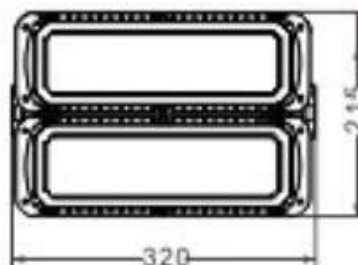

PALERMO – S19

Modular Flood-light 75w

ENEC/CB/RCM/CE/FCC

Main Features

- **Power Range** from 75W to 1200W
- **Lumileds LEDs 3030 & 5050** up to 155lm/w@80Ra
- **Different beam angle:** 15°, 25°, 60°, 90°, 110°, 130°X25°, 130°X40°, 130°X60°, Asymmetric
- **Driver:** Meanwell
- **Die-casting:** Aluminum housing with AkzoNobel power coating
- **Communication:** Dali, 1-10V, Dimmable available
- **Lifetime:** 97,000 hrs

BEAM ANGLE

PALERMO – S19

Modular Flood-light 150w

ENEC/CB/RCM/CE/FCC

Main Features

- **Power Range** from 75W to 1200W
- **Lumileds LEDs 3030 & 5050** up to 155lm/w@80Ra
- **Different beam angle:** 15°, 25°, 60°, 90°, 110°, 130°X25°, 130°X40°, 130°X60°, Asymmetric
- **Driver:** Meanwell
- **Die-casting:** Aluminum housing with AkzoNobel power coating
- **Communication:** Dali, 1-10V, Dimmable available
- **Lifetime:** 97,000 hrs

BEAM ANGLE

PALERMO – S19

Modular Flood-light 230w

ENEC/CB/RCM/CE/FCC

Main Features

- **Power Range** from 75W to 1200W
- **Lumileds LEDs 3030 & 5050** up to 155lm/w@80Ra
- **Different beam angle:** 15°, 25°, 60°, 90°, 110°, 130°X25°, 130°X40°, 130°X60°, Asymmetric
- **Driver:** Meanwell
- **Die-casting:** Aluminum housing with AkzoNobel power coating
- **Communication:** Dali, 1-10V, Dimmable available
- **Lifetime:** 97,000 hrs

BEAM ANGLE

PALERMO – S19

Modular Flood-light 300w

ENEC/CB/RCM/CE/FCC

Main Features

- **Power Range** from 75W to 1200W
- **Lumileds LEDs 3030 & 5050** up to 155lm/w@80Ra
- **Different beam angle:** 15°, 25°, 60°, 90°, 110°, 130°X25°, 130°X40°, 130°X60°, Asymmetric
- **Driver:** Meanwell
- **Die-casting:** Aluminum housing with AkzoNobel power coating
- **Communication:** Dali, 1-10V, Dimmable available
- **Lifetime:** 97,000 hrs