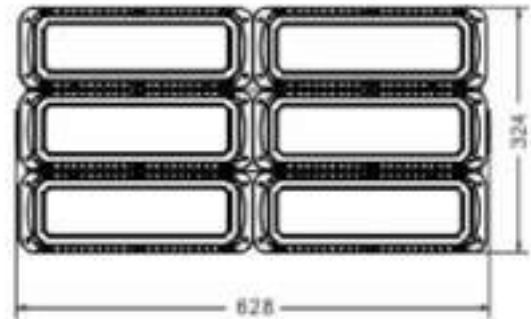

PALERMO – S19

Modular Flood-light 75w

ENEC/CB/RCM/CE/FCC

Main Features

- **Power Range** from 75W to 1200W
- **Lumileds LEDs 3030 & 5050** up to 155lm/w@80Ra
- **Different beam angle:** 15°, 25°, 60°, 90°, 110°, 130°X25°, 130°X40°, 130°X60°, Asymmetric
- **Driver:** Meanwell
- **Die-casting:** Aluminum housing with AkzoNobel power coating
- **Communication:** Dali, 1-10V, Dimmable available
- **Lifetime:** 97,000 hrs

BEAM ANGLE

PALERMO – S19

Modular Flood-light 300w

ENEC/CB/RCM/CE/FCC

Main Features

- **Power Range** from 75W to 1200W
- **Lumileds LEDs 3030 & 5050** up to 155lm/w@80Ra
- **Different beam angle:** 15°, 25°, 60°, 90°, 110°, 130°X25°, 130°X40°, 130°X60°, Asymmetric
- **Driver:** Meanwell
- **Die-casting:** Aluminum housing with AkzoNobel power coating
- **Communication:** Dali, 1-10V, Dimmable available
- **Lifetime:** 97,000 hrs

BEAM ANGLE

PALERMO – S19

Modular Flood-light 450w

ENEC/CB/RCM/CE/FCC

Main Features

- **Power Range** from 75W to 1200W
- **Lumileds LEDs 3030 & 5050** up to 155lm/w@80Ra
- **Different beam angle:** 15°, 25°, 60°, 90°, 110°, 130°X25°, 130°X40°, 130°X60°, Asymmetric
- **Driver:** Meanwell
- **Die-casting:** Aluminum housing with AkzoNobel power coating
- **Communication:** Dali, 1-10V, Dimmable available
- **Lifetime:** 97,000 hrs

BEAM ANGLE

PALERMO – S19

Modular Flood-light 600w

ENEC/CB/RCM/CE/FCC

Main Features

- **Power Range** from 75W to 1200W
- **Lumileds LEDs 3030 & 5050** up to 155lm/w@80Ra
- **Different beam angle:** 15°, 25°, 60°, 90°, 110°, 130°X25°, 130°X40°, 130°X60°, Asymmetric
- **Driver:** Meanwell
- **Die-casting:** Aluminum housing with AkzoNobel power coating
- **Communication:** Dali, 1-10V, Dimmable available
- **Lifetime:** 97,000 hrs