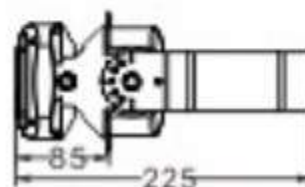

PALERMO – S19

Modular Flood-light 75w

ENEC/CB/RCM/CE/FCC

Main Features

- **Power Range** from 75W to 1200W
- **Lumileds LEDs 3030 & 5050** up to 155lm/w@80Ra
- **Different beam angle:** 15°, 25°, 60°, 90°, 110°, 130°X25°, 130°X40°, 130°X60°, Asymmetric
- **Driver:** Meanwell
- **Die-casting:** Aluminum housing with AkzoNobel power coating
- **Communication:** Dali, 1-10V, Dimmable available
- **Lifetime:** 97,000 hrs

BEAM ANGLE

PALERMO – S19

Modular Flood-light 150w

ENEC/CB/RCM/CE/FCC

Main Features

- **Power Range** from 75W to 1200W
- **Lumileds LEDs 3030 & 5050** up to 155lm/w@80Ra
- **Different beam angle:** 15°, 25°, 60°, 90°, 110°, 130°X25°, 130°X40°, 130°X60°, Asymmetric
- **Driver:** Meanwell
- **Die-casting:** Aluminum housing with AkzoNobel power coating
- **Communication:** Dali, 1-10V, Dimmable available
- **Lifetime:** 97,000 hrs

BEAM ANGLE

PALERMO – S19

Modular Flood-light 230w

ENEC/CB/RCM/CE/FCC

Main Features

- **Power Range** from 75W to 1200W
- **Lumileds LEDs 3030 & 5050** up to 155lm/w@80Ra
- **Different beam angle:** 15°, 25°, 60°, 90°, 110°, 130°X25°, 130°X40°, 130°X60°, Asymmetric
- **Driver:** Meanwell
- **Die-casting:** Aluminum housing with AkzoNobel power coating
- **Communication:** Dali, 1-10V, Dimmable available
- **Lifetime:** 97,000 hrs

BEAM ANGLE

PALERMO – S19

Modular Flood-light 300w

ENEC/CB/RCM/CE/FCC

Main Features

- **Power Range** from 75W to 1200W
- **Lumileds LEDs 3030 & 5050** up to 155lm/w@80Ra
- **Different beam angle:** 15°, 25°, 60°, 90°, 110°, 130°X25°, 130°X40°, 130°X60°, Asymmetric
- **Driver:** Meanwell
- **Die-casting:** Aluminum housing with AkzoNobel power coating
- **Communication:** Dali, 1-10V, Dimmable available
- **Lifetime:** 97,000 hrs