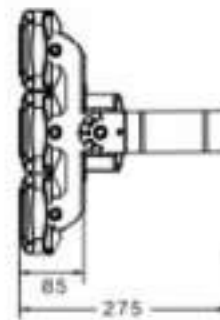

BEAM ANGLE

PALERMO – S19

Modular Flood-light 300w

ENEC/CB/RCM/CE/FCC

Main Features

- **Power Range** from 75W to 1200W
- **Lumileds LEDs 3030 & 5050** up to 155lm/w@80Ra
- **Different beam angle:** 15°, 25°, 60°, 90°, 110°, 130°X25°, 130°X40°, 130°X60°, Asymmetric
- **Driver:** Meanwell
- **Die-casting:** Aluminum housing with AkzoNobel power coating
- **Communication:** Dali, 1-10V, Dimmable available
- **Lifetime:** 97,000 hrs

BEAM ANGLE

PALERMO – S19

Modular Flood-light 450w

ENEC/CB/RCM/CE/FCC

Main Features

- **Power Range** from 75W to 1200W
- **Lumileds LEDs 3030 & 5050** up to 155lm/w@80Ra
- **Different beam angle:** 15°, 25°, 60°, 90°, 110°, 130°X25°, 130°X40°, 130°X60°, Asymmetric
- **Driver:** Meanwell
- **Die-casting:** Aluminum housing with AkzoNobel power coating
- **Communication:** Dali, 1-10V, Dimmable available
- **Lifetime:** 97,000 hrs

BEAM ANGLE

PALERMO – S19

Modular Flood-light 600w

ENEC/CB/RCM/CE/FCC

Main Features

- **Power Range** from 75W to 1200W
- **Lumileds LEDs 3030 & 5050** up to 155lm/w@80Ra
- **Different beam angle:** 15°, 25°, 60°, 90°, 110°, 130°X25°, 130°X40°, 130°X60°, Asymmetric
- **Driver:** Meanwell
- **Die-casting:** Aluminum housing with AkzoNobel power coating
- **Communication:** Dali, 1-10V, Dimmable available
- **Lifetime:** 97,000 hrs