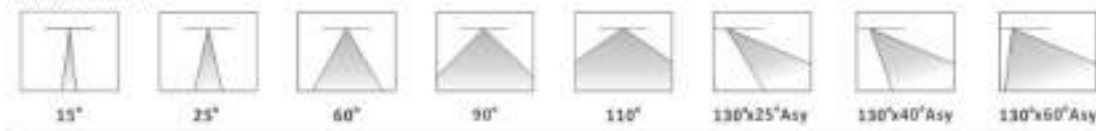

PALERMO – S19

Modular Flood-light 75w

ENEC/CB/RCM/CE/FCC

Main Features

- **Power Range** from 75W to 1200W
- **Lumileds LEDs 3030 & 5050** up to 155lm/w@80Ra
- **Different beam angle:** 15°, 25°, 60°, 90°, 110°, 130°X25°, 130°X40°, 130°X60°, Asymmetric
- **Driver:** Meanwell
- **Die-casting:** Aluminum housing with AkzoNobel power coating
- **Communication:** Dali, 1-10V, Dimmable available
- **Lifetime:** 97,000 hrs

BEAM ANGLE

PALERMO – S19

Modular Flood-light 150w

ENEC/CB/RCM/CE/FCC

Main Features

- **Power Range** from 75W to 1200W
- **Lumileds LEDs 3030 & 5050** up to 155lm/w@80Ra
- **Different beam angle:** 15°, 25°, 60°, 90°, 110°, 130°X25°, 130°X40°, 130°X60°, Asymmetric
- **Driver:** Meanwell
- **Die-casting:** Aluminum housing with AkzoNobel power coating
- **Communication:** Dali, 1-10V, Dimmable available
- **Lifetime:** 97,000 hrs

BEAM ANGLE

PALERMO – S19

Modular Flood-light 230w

ENEC/CB/RCM/CE/FCC

Main Features

- **Power Range** from 75W to 1200W
- **Lumileds LEDs 3030 & 5050** up to 155lm/w@80Ra
- **Different beam angle:** 15°, 25°, 60°, 90°, 110°, 130°X25°, 130°X40°, 130°X60°, Asymmetric
- **Driver:** Meanwell
- **Die-casting:** Aluminum housing with AkzoNobel power coating
- **Communication:** Dali, 1-10V, Dimmable available
- **Lifetime:** 97,000 hrs

BEAM ANGLE

PALERMO – S19

Modular Flood-light 300w

ENEC/CB/RCM/CE/FCC

Main Features

- **Power Range** from 75W to 1200W
- **Lumileds LEDs 3030 & 5050** up to 155lm/w@80Ra
- **Different beam angle:** 15°, 25°, 60°, 90°, 110°, 130°X25°, 130°X40°, 130°X60°, Asymmetric
- **Driver:** Meanwell
- **Die-casting:** Aluminum housing with AkzoNobel power coating
- **Communication:** Dali, 1-10V, Dimmable available
- **Lifetime:** 97,000 hrs