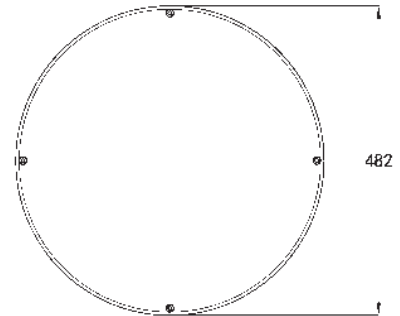

## MG-LED-050D

### Specification:

1.LED Quantity:72pcs/108pcs 3030	7.Color Rendering Index: > 70	12.Material: Die casting Aluminum Alloy
2.Power:30W/60W/90W	8.LED Efficiency:95LM/W	13.Diffuser:Clear Tempered Glass
3.Input Voltage:100-240V/277V	9.Luminous Flux:2850LM/5700LM	14.IP Rate: IP65
4.Frequency Range:50-60HZ	/8550LM	15.Humidity:10%-90%
5.Power Factor: > 0.9	10.Work Temperature:-30°C-60°C	16.LED Life: > 50000h
6.Color Temperature:2700-6500K	11.Installation pole dia:60MM	