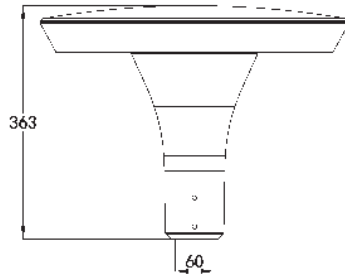

### Specification:

1.LED Quantity:72pcs/108pcs 3030	7.Color Rendering Index: > 70	12.Material: Die casting Aluminum Alloy
2.Power:30W/60W/90W	8.LED Efficiency:95LM/W	13.Diffuser:Clear Tempered Glass
3.Input Voltage:100-240V/277V	9.Luminous Flux:2850LM/5700LM	14.IP Rate: IP65
4.Frequency Range:50-60HZ	/8550LM	15.Humidity:10%-90%
5.Power Factor: > 0.9	10.Work Temperature:-30°C-60°C	16.LED Life: > 50000h
6.Color Temperature:2700-6500K	11.Installation pole dia:60MM	